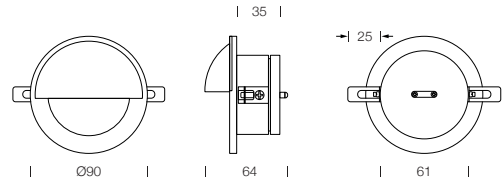

PROJECT : _____
SALE : _____

Lampitude

Product

Dimension

Specification

SERIES	: RESSA
ITEM CODE	: RESSA-W-BK
DESCRIPTION	: STEP LIGHT
SIZE	: Ø90 X D64 (MM)
INSTALLATION	: RECESSED
DRILL SIZE	: Ø70 (MM)
WEIGHT	: 0.31 KG
MATERIAL	: ALUMINIUM
COLOR	: SHINY BLACK
REFLECTOR	: -
DIFFUSER	: FROSTED
IP RATING	: 20
LIGHT SOURCES	: LED
WATTS	: 2W
INPUT VOLTAGE	: AC 220-240V 50/60 Hz
OUTPUT VOLTAGE	: -
CCT	: 3000K
CRI	: ≥90
BEAM ANGLE	: DIFFUSED BEAM
LUMEN POWER	: 35LM
AMBIENT TEMP	: -20°C TO +40°C
LIFETIME	: 35,000 Hrs
CONTROL GEAR	: NON-DIM LED DRIVER INCLUDED
ACCESSORIES	: -
REMARKS	: NON-DIM