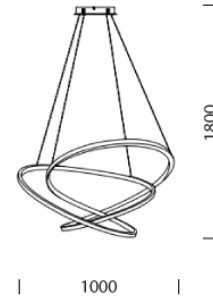

PROJECT : _____
SALE : _____

Lampitude

Product

Dimension

Specification

SERIES	: RENIO-B
ITEM CODE	: RENIO-B-BK
DESCRIPTION	: PENDANT LAMP
SIZE	: L1285 X W1000 X H1800 (MM)
INSTALLATION	: SURFACE MOUNTED
DRILL SIZE	: -
WEIGHT	: 9.7 KG
MATERIAL	: STAINLESS STEEL
COLOR	: MIRROR BLACK
REFLECTOR	: -
DIFFUSER	: -
IP RATING	: 20
LIGHT SOURCES	: LED
SOCKET	: -
WATTS	: 80W
VOLT	: -
CCT	: 3000K
CRI	: -
BEAM ANGLE	: -
LUMEN POWER	: 3600LM
LIFETIME	: -
CONTROL GEAR	: LED DRIVER INCLUDED
ACCESSORIES	: -
REMARKS	: -