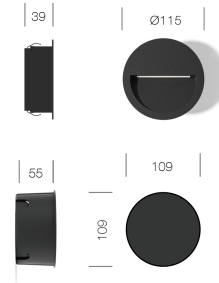

PROJECT : _____
SALE : _____

Lamptitude

Product

Dimension

Specification

SERIES	: RENIE
ITEM CODE	: RENIE-RD-DGY
DESCRIPTION	: EXTERIOR RECESSED STEP LIGHT
SIZE	: Ø115 X D39 (MM)
INSTALLATION	: RECESSED WALL
DRILL SIZE	: -
WEIGHT	: 0.32 KG
MATERIAL	: DIE-CAST ALUMINIUM ALLOY
COLOR	: DARK GRAY
REFLECTOR	: -
DIFFUSER	: CLEAR GLASS
IP RATING	: 54
LIGHT SOURCES	: LED
SOCKET	: -
WATTS	: 3.4W
INPUT VOLTAGE	: 220-240V AC
OUTPUT VOLTAGE	: -
CCT	: 3000K
CRI	: -
BEAM ANGLE	: 65°
LUMEN POWER	: 281LM
LIFETIME	: -
CONTROL GEAR	: LED DRIVER INCLUDED
ACCESSORIES	: -
REMARKS	: -