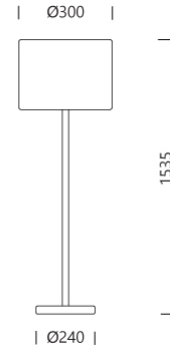

PROJECT : \_\_\_\_\_  
SALE : \_\_\_\_\_

Product

Dimension

Specification

SERIES : RENDO-F  
ITEM CODE : RENDO-F-WW  
DESCRIPTION : FLOOR LAMP  
SIZE : Ø300 X H1535 (MM)

INSTALLATION : STANDING LAMP  
DRILL SIZE : -  
WEIGHT : -  
MATERIAL : FABRIC SHADE , WHITE MARBLE  
COLOR : WHITE  
REFLECTOR : -  
DIFFUSER : -  
IP RATING : 20

LIGHT SOURCES : LED OR INCANDESCENT  
SOCKET : E27 X 1  
WATTS : MAX 40W  
VOLT : -  
CCT : -  
CRI : -  
BEAM ANGLE : -  
LUMEN POWER : -  
LIFETIME : -

CONTROL GEAR : -  
ACCESSORIES : -  
REMARKS : BULB NOT INCLUDED

PROJECT : \_\_\_\_\_  
SALE : \_\_\_\_\_

Product

Dimension

Specification

SERIES : RENDO-F  
ITEM CODE : RENDO-F-GY  
DESCRIPTION : FLOOR LAMP  
SIZE : Ø300 X H1535 (MM)

INSTALLATION : STANDING LAMP  
DRILL SIZE : -  
WEIGHT : -  
MATERIAL : FABRIC SHADE , WHITE MARBLE  
COLOR : GRAY  
REFLECTOR : -  
DIFFUSER : -  
IP RATING : 20