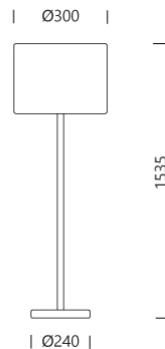

PROJECT : \_\_\_\_\_  
SALE : \_\_\_\_\_

Product

Dimension

Specification

SERIES : RENDO-F  
ITEM CODE : RENDO-F-WW  
DESCRIPTION : FLOOR LAMP  
SIZE : Ø300 X H1535 (MM)

INSTALLATION : STANDING LAMP  
DRILL SIZE : -  
WEIGHT : -  
MATERIAL : FABRIC SHADE , WHITE MARBLE  
COLOR : WHITE  
REFLECTOR : -  
DIFFUSER : -  
IP RATING : 20

LIGHT SOURCES : LED OR INCANDESCENT  
SOCKET : E27 X 1  
WATTS : MAX 40W  
VOLT : -  
CCT : -  
CRI : -  
BEAM ANGLE : -  
LUMEN POWER : -  
LIFETIME : -

CONTROL GEAR : -  
ACCESSORIES : -  
REMARKS : BULB NOT INCLUDED

PROJECT : \_\_\_\_\_  
SALE : \_\_\_\_\_

Product

Dimension

Specification

SERIES : RENDO-F  
ITEM CODE : RENDO-F-GY  
DESCRIPTION : FLOOR LAMP  
SIZE : Ø300 X H1535 (MM)

INSTALLATION : STANDING LAMP  
DRILL SIZE : -  
WEIGHT : -  
MATERIAL : FABRIC SHADE , WHITE MARBLE  
COLOR : GRAY  
REFLECTOR : -  
DIFFUSER : -  
IP RATING : 20