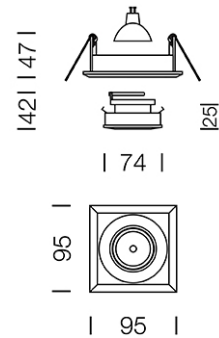

PROJECT : _____

SALE : _____

Lamptitude®
TURN ON YOUR ATTITUDE

Product

Dimension

Specification

ITEM CODE	:	REMIX-XS-GU10-WW
SERIES	:	REMIX
BRAND	:	LAMPTITUDE
LAMP TYPE	:	HALOGEN OR LED
LAMP BASE	:	1*GU10 MAX 50W
DESCRIPTION	:	DOWNLIGHT
INSTALLATION	:	RECESSED DOWNLIGHT
MATERIAL	:	POWDER COATED DIE-CAST ALUMINUM
COLOR	:	MATT WHITE, BLACK
CONTROL GEAR	:	N/A
REFLECTOR	:	N/A