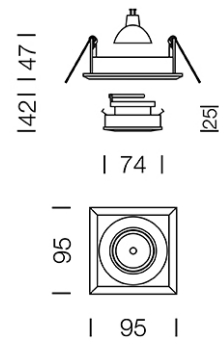

PROJECT : _____

SALE : _____

Lampitude®
TURN ON YOUR ATTITUDE

Product

Dimension

Specification

ITEM CODE	:	REMIX-XS-GU10-BK
SERIES	:	REMIX
BRAND	:	LAMPTITUDE
LAMP TYPE	:	HALOGEN OR LED
LAMP BASE	:	1*GU10 MAX 50W
DESCRIPTION	:	DOWNLIGHT
INSTALLATION	:	RECESSED DOWNLIGHT
MATERIAL	:	POWDER COATED DIE-CAST ALUMINUM
COLOR	:	MATT BLACK
CONTROL GEAR	:	N/A
REFLECTOR	:	N/A