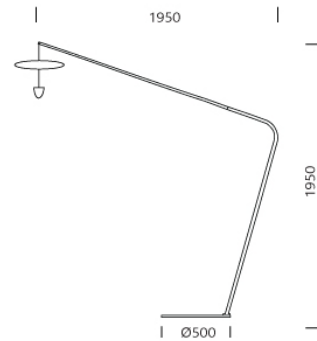

PROJECT : _____
SALE : _____

Lampitude

Product

Dimension

Specification

SERIES	: REEN
ITEM CODE	: REEN-F
DESCRIPTION	: FLOOR LAMP
SIZE	: W500 X L1950 X H1950 (MM)
INSTALLATION	: STANDING LAMP
DRILL SIZE	: -
WEIGHT	: 21.6 KG
MATERIAL	: BRASS, STEEL
COLOR	: BLACK, GOLD
REFLECTOR	: -
DIFFUSER	: ACRYLIC
IP RATING	: 20
LIGHT SOURCES	: LED PCB
SOCKET	: -
WATTS	: MAX 12 W
VOLT	: AC 220-240 V, 50/60 Hz
CCT	: 3000K
CRI	: -
BEAM ANGLE	: -
LUMEN POWER	: -
LIFETIME	: -
CONTROL GEAR	: LED DRIVER INCLUDED
ACCESSORIES	: -
REMARKS	: -