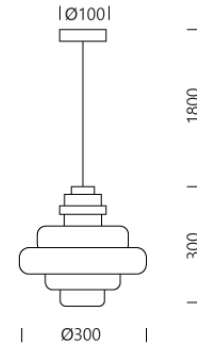

PROJECT : \_\_\_\_\_  
SALE : \_\_\_\_\_

Product

Dimension

Specification

SERIES : RALLE  
ITEM CODE : RALLE-PS  
DESCRIPTION : HANGING LAMP  
SIZE : Ø300 X H250+1800 (MM)

INSTALLATION : SURFACE MOUNTED  
DRILL SIZE : -  
WEIGHT : 1.8 KG  
MATERIAL : GLASS  
COLOR : BLACK  
REFLECTOR : -  
DIFFUSER : -  
IP RATING : 20

LIGHT SOURCES : INCANDESCENT OR LED  
SOCKET : E27 X 1  
WATTS : MAX 40W  
VOLT : -  
CCT : -  
CRI : -  
BEAM ANGLE : -  
LUMEN POWER : -  
LIFETIME : -

CONTROL GEAR : -  
ACCESSORIES : -  
REMARKS : BULB NOT INCLUDED