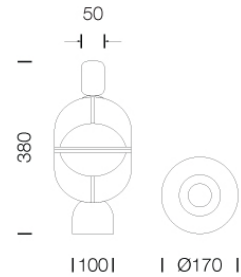

PROJECT : _____
SALE : _____

Lampitude

Product

Dimension

Specification

SERIES	: RADA
ITEM CODE	: RADA-T
DESCRIPTION	: TABLE LAMP
SIZE	: Ø170 X H380 (MM)
INSTALLATION	: STANDING LAMP
DRILL SIZE	: -
WEIGHT	: 3.5 KG
MATERIAL	: ALUMINUM , GLASS , TRAVERTINE
COLOR	: CLEAR , BLACK
REFLECTOR	: -
DIFFUSER	: -
IP RATING	: 20
LIGHT SOURCES	: LED
SOCKET	: -
WATTS	: 13W
INPUT VOLTAGE	: 220-240V AC
OUTPUT VOLTAGE	: -
CCT	: 3000K
CRI	: -
BEAM ANGLE	: -
LUMEN POWER	: -
LIFETIME	: -
CONTROL GEAR	: LED DRIVER INCLUDED
ACCESSORIES	: -
REMARKS	: -