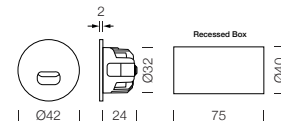

PROJECT : _____
SALE : _____

Lamptitude

Product

Dimension

Specification

SERIES	: QUTY
ITEM CODE	: QUTY-RD-WW
DESCRIPTION	: MINI STEP LIGHT
SIZE	: Ø42 X D26 (MM) / RECESSED BOX Ø40 X H75 (MM)
INSTALLATION	: RECESS MOUNTED
DRILL SIZE	: Ø41 X D76 (MM)
WEIGHT	: 0.1 KG
MATERIAL	: ALUMINIUM
COLOR	: WHITE , BLACK
REFLECTOR	: -
DIFFUSER	: -
IP RATING	: 20
LIGHT SOURCES	: LED SMD
WATTS	: 3W
INPUT VOLTAGE	: AC 220-240V 50/60 Hz
OUTPUT VOLTAGE	: -
CCT	: 3000K
CRI	: 80
BEAM ANGLE	: -
LUMEN POWER	: 40LM
AMBIENT TEMP	: -20°C to +40°C
LIFETIME	: 30,000 Hrs
CONTROL GEAR	: NON-DIM LED DRIVER INCLUDED
ACCESSORIES	: -
REMARKS	: NON-DIM