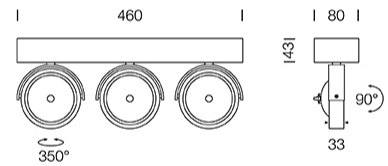

PROJECT : _____

SALE : _____

Lamptitude[®]
TURN ON YOUR ATTITUDE

Product

Dimension

Specification

ITEM CODE	:	QTRIO-3-WW
SERIES	:	QTRIO
BRAND	:	LAMPTITUDE
LAMP TYPE	:	HALOGEN OR LED
LAMP BASE	:	3*QR111 MAX 50W
DESCRIPTION	:	CEILING DOWNLIGHT
INSTALLATION	:	CEILING MOUNTED DOWNLIGHT
MATERIAL	:	DIE-CAST ALUMINIUM
COLOR	:	WHITE
CONTROL GEAR	:	REMOTE TRANSFORMER
REFLECTOR	:	N/A