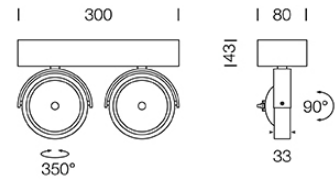

## Dimension

## Specification

ITEM CODE	:	QTRIO-2-WW
SERIES	:	QTRIO
BRAND	:	LAMPTITUDE
LAMP TYPE	:	HALOGEN OR LED
LAMP BASE	:	2*QR111 MAX 50W
DESCRIPTION	:	CEILING DOWNLIGHT
INSTALLATION	:	CEILING MOUNTED DOWNLIGHT
MATERIAL	:	DIE-CAST ALUMINIUM
COLOR	:	WHITE
CONTROL GEAR	:	REMOTE TRANSFORMER
REFLECTOR	:	N/A