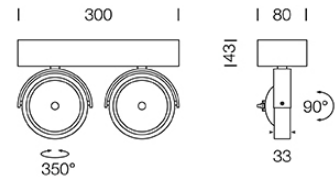

PROJECT : _____

SALE : _____

Lamptitude[®]
TURN ON YOUR ATTITUDE

Product

Dimension

Specification

ITEM CODE	:	QTRIO-2-BK
SERIES	:	QTRIO
BRAND	:	LAMPTITUDE
LAMP TYPE	:	HALOGEN OR LED
LAMP BASE	:	2*QR111 MAX 50W
DESCRIPTION	:	CEILING DOWNLIGHT
INSTALLATION	:	CEILING MOUNTED DOWNLIGHT
MATERIAL	:	DIE-CAST ALUMINIUM
COLOR	:	BLACK
CONTROL GEAR	:	REMOTE TRANSFORMER
REFLECTOR	:	N/A