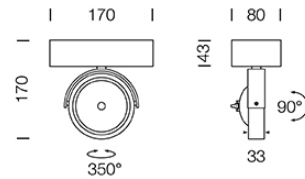

PROJECT : _____

SALE : _____

Lamptitude[®]
TURN ON YOUR ATTITUDE

Product

Dimension

Specification

ITEM CODE	:	QTRIO-1-WW
SERIES	:	QTRIO
BRAND	:	LAMPTITUDE
LAMP TYPE	:	HALOGEN OR LED
LAMP BASE	:	1*QR111 MAX 50W
DESCRIPTION	:	CEILING DOWNLIGHT
INSTALLATION	:	CEILING MOUNTED DOWNLIGHT
MATERIAL	:	DIE-CAST ALUMINIUM
COLOR	:	WHITE
CONTROL GEAR	:	REMOTE TRANSFORMER
REFLECTOR	:	N/A