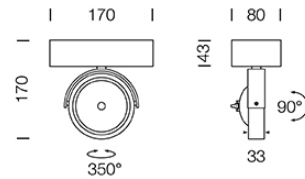

PROJECT : _____

SALE : _____

Lampitude®
TURN ON YOUR ATTITUDE

Product

Dimension

Specification

ITEM CODE	:	QTRIO-1-BK
SERIES	:	QTRIO
BRAND	:	LAMPTITUDE
LAMP TYPE	:	HALOGEN OR LED
LAMP BASE	:	1*QR111 MAX 50W
DESCRIPTION	:	CEILING DOWNLIGHT
INSTALLATION	:	CEILING MOUNTED DOWNLIGHT
MATERIAL	:	DIE-CAST ALUMINIUM
COLOR	:	BLACK
CONTROL GEAR	:	REMOTE TRANSFORMER
REFLECTOR	:	N/A