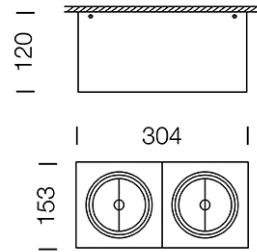

PROJECT : _____

SALE : _____

Lamptitude[®]
TURN ON YOUR ATTITUDE

Product

Dimension

Specification

ITEM CODE	:	QN-BOX-2
SERIES	:	QN-BOX
BRAND	:	LAMPTITUDE
LAMP TYPE	:	HALOGEN OR LED
LAMP BASE	:	2*QR111 MAX 50W
DESCRIPTION	:	CEILING DOWNLIGHT
INSTALLATION	:	CEILING MOUNTED DOWNLIGHT
MATERIAL	:	POWDER COATED STEEL
COLOR	:	GRAY
CONTROL GEAR	:	REMOTE TRANSFORMER
REFLECTOR	:	N/A