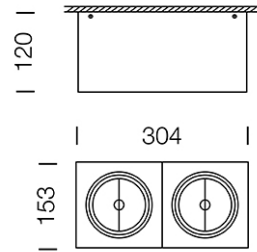

PROJECT : _____

SALE : _____

Lampitude®
TURN ON YOUR ATTITUDE

Product

Dimension

Specification

ITEM CODE	:	QN-BOX-2-WW
SERIES	:	QN-BOX
BRAND	:	LAMPTITUDE
LAMP TYPE	:	HALOGEN OR LED
LAMP BASE	:	2*QR111 MAX 50W
DESCRIPTION	:	CEILING DOWNLIGHT
INSTALLATION	:	CEILING MOUNTED DOWNLIGHT
MATERIAL	:	POWDER COATED STEEL
COLOR	:	WHITE
CONTROL GEAR	:	REMOTE TRANSFORMER
REFLECTOR	:	N/A