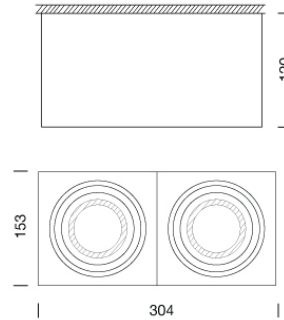

PROJECT : _____
SALE : _____

Lampitude®
TURN ON YOUR ATTITUDE

Product

Dimension

Specification

SERIES : QJ-BOX-2
ITEM CODE : QJ-BOX-2-BK
DESCRIPTION : SURFACE DOWNLIGHT
SIZE : W304 X L153 X H120 (MM)

INSTALLATION : SURFACE MOUNTED DOWNLIGHT
DRILL SIZE : -
WEIGHT : -
MATERIAL : POWDER COATED STEEL
COLOR : BLACK
REFLECTOR : -
DIFFUSER : -
IP RATING : 20

LIGHT SOURCES : HALOGEN OR LED
SOCKET : COIN111 X 2
WATTS : -
VOLT : -
CCT : -
CRI : -
BEAM ANGLE : -
LUMEN POWER : -
LIFETIME : -

CONTROL GEAR : -
ACCESSORIES : -
REMARKS : BULB NOT INCLUDED

Head office 299/1 (Ekamai) Klongton-Nua, Wattana, Bangkok Thailand 10110
Tel (02) 392 6371-5 FAX (02) 392 1839 Email info@lamptitude.net www.lamptitude.net