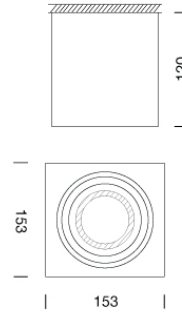

PROJECT : _____
SALE : _____

Product | **Dimension**

Specification

- SERIES : QJ-BOX-1
- ITEM CODE : QJ-BOX-1-BK
- DESCRIPTION : SURFACE DOWNLIGHT
- SIZE : W153 X L153 X H120 (MM)

- INSTALLATION : SURFACE MOUNTED DOWNLIGHT
- DRILL SIZE : -
- WEIGHT : -
- MATERIAL : POWDER COATED STEEL
- COLOR : BLACK
- REFLECTOR : -
- DIFFUSER : -
- IP RATING : 20

- LIGHT SOURCES : HALOGEN OR LED
- SOCKET : COIN111 X 1
- WATTS : -
- VOLT : -
- CCT : -
- CRI : -
- BEAM ANGLE : -
- LUMEN POWER : -
- LIFETIME : -

- CONTROL GEAR : -
- ACCESSORIES : -
- REMARKS : BULB NOT INCLUDED