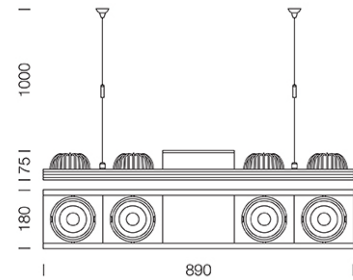

PROJECT : _____

SALE : _____

Lamptitude[®]
TURN ON YOUR ATTITUDE

Product

Dimension

Specification

ITEM CODE	:	QDIO-HANG-4-BK
SERIES	:	QDIO-HANG
BRAND	:	LAMPTITUDE
LAMP TYPE	:	LED
LAMP BASE	:	4*LED AR111 OR LED COIN111
DESCRIPTION	:	HANGING DOWNLIGHT
INSTALLATION	:	SURFACE MOUNTED BASE
MATERIAL	:	POWDER COATED DIE-CAST ALUMINIUM
COLOR	:	BLACK
CONTROL GEAR	:	ELECTRONIC TRANSFORMER (FOR QR111) LED DRIVER (FOR COIN111)
REFLECTOR	:	N/A