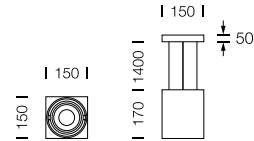

PROJECT : _____
SALE : _____

Lampitude

Product

Dimension

Specification

SERIES	: Q-PEND
ITEM CODE	: Q-PEND-BK
DESCRIPTION	: SUSPENDE DOWNLIGHT
SIZE	: W150 X L150 X H170 (MM)
INSTALLATION	: SURFACE MOUNTED BASE
DRILL SIZE	: -
WEIGHT	: 2.3 KG
MATERIAL	: ALUMINUM , STEEL
COLOR	: BLACK
REFLECTOR	: -
DIFFUSER	: -
IP RATING	: 20
LIGHT SOURCES	: HALOGEN OR LED
SOCKET	: AR111 OR CN111 X 1
WATTS	: MAX 37.6W
VOLTAGE	: AC 220-240V 50Hz
CCT	: -
CRI	: -
BEAM ANGLE	: -
LUMEN POWER	: -
LIFETIME	: -
CONTROL GEAR	: LED DRIVER NOT INCLUDED
ACCESSORIES	: -
REMARKS	: BULB NOT INCLUDED