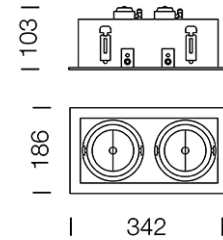

PROJECT : _____

SALE : _____

Lamptitude®
TURN ON YOUR ATTITUDE

Product

Dimension

Specification

ITEM CODE	:	Q-DIO-2-WW
SERIES	:	Q-DIO
BRAND	:	LAMPTITUDE
LAMP TYPE	:	HALOGEN OR LED
LAMP BASE	:	2*QR111 MAX 50W
DESCRIPTION	:	DOWNLIGHT
INSTALLATION	:	RECESSED DOWNLIGHT
MATERIAL	:	POWDER COATED STEEL
COLOR	:	WHITE
CONTROL GEAR	:	N/A
REFLECTOR	:	N/A