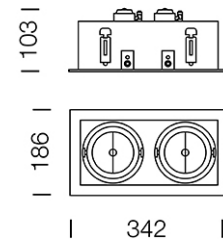

PROJECT : _____

SALE : _____

Lamptitude®
TURN ON YOUR ATTITUDE

Product

Dimension

Specification

ITEM CODE	:	Q-DIO-2-BK
SERIES	:	Q-DIO
BRAND	:	LAMPTITUDE
LAMP TYPE	:	HALOGEN OR LED
LAMP BASE	:	2*QR111 MAX 50W
DESCRIPTION	:	DOWNLIGHT
INSTALLATION	:	RECESSED DOWNLIGHT
MATERIAL	:	POWDER COATED STEEL
COLOR	:	BLACK
CONTROL GEAR	:	N/A
REFLECTOR	:	N/A