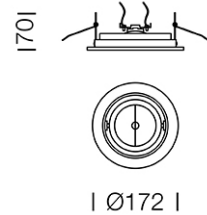

## Dimension

## Specification

ITEM CODE	:	Q-DIO-1R-WW
SERIES	:	Q-DIO
BRAND	:	LAMPTITUDE
LAMP TYPE	:	HALOGEN OR LED
LAMP BASE	:	1*QR111 MAX 50W
DESCRIPTION	:	DOWNLIGHT
INSTALLATION	:	RECESSED DOWNLIGHT
MATERIAL	:	POWDER COATED STEEL
COLOR	:	WHITE
CONTROL GEAR	:	N/A
REFLECTOR	:	N/A