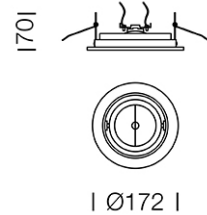

PROJECT : _____

SALE : _____

Lampitude®
TURN ON YOUR ATTITUDE

Product

Dimension

Specification

ITEM CODE	:	Q-DIO-1R-BK
SERIES	:	Q-DIO
BRAND	:	LAMPITUDE
LAMP TYPE	:	HALOGEN OR LED
LAMP BASE	:	1*QR111 MAX 50W
DESCRIPTION	:	DOWNLIGHT
INSTALLATION	:	RECESSED DOWNLIGHT
MATERIAL	:	POWDER COATED STEEL
COLOR	:	BLACK
CONTROL GEAR	:	N/A
REFLECTOR	:	N/A