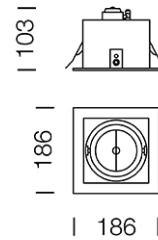

PROJECT : _____

SALE : _____

Lamptitude®
TURN ON YOUR ATTITUDE

Product

Dimension

Specification

ITEM CODE	:	Q-DIO-1-WW
SERIES	:	Q-DIO
BRAND	:	LAMPTITUDE
LAMP TYPE	:	HALOGEN OR LED
LAMP BASE	:	1*QR111 MAX 50W
DESCRIPTION	:	DOWNLIGHT
INSTALLATION	:	RECESSED DOWNLIGHT
MATERIAL	:	POWDER COATED STEEL
COLOR	:	WHITE
CONTROL GEAR	:	N/A
REFLECTOR	:	N/A