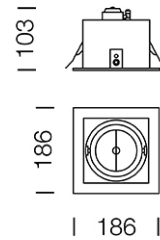

PROJECT : _____

SALE : _____

Lampitude®
TURN ON YOUR ATTITUDE

Product

Dimension

Specification

ITEM CODE : Q-DIO-1-BK
SERIES : Q-DIO
BRAND : LAMPTITUDE
LAMP TYPE : HALOGEN OR LED
LAMP BASE : 1*QR111 MAX 50W
DESCRIPTION : DOWNLIGHT
INSTALLATION : RECESSED DOWNLIGHT
MATERIAL : POWDER COATED STEEL
COLOR : BLACK
CONTROL GEAR : N/A
REFLECTOR : N/A