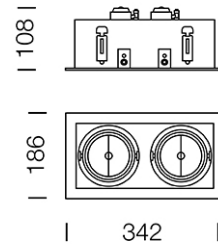

PROJECT : _____

SALE : _____

Lampitude®
TURN ON YOUR ATTITUDE

Product

Dimension

Specification

ITEM CODE	:	Q-BOX-2-ADJ
SERIES	:	Q-BOX
BRAND	:	LAMPTITUDE
LAMP TYPE	:	HALOGEN OR LED
LAMP BASE	:	2*QR111 MAX 50W
DESCRIPTION	:	DOWNLIGHT
INSTALLATION	:	RECESSED DOWNLIGHT
MATERIAL	:	POWDER COATED STEEL
COLOR	:	GRAY
CONTROL GEAR	:	N/A
REFLECTOR	:	N/A