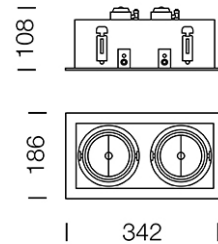

PROJECT : _____

SALE : _____

Lamptitude®
TURN ON YOUR ATTITUDE

Product

Dimension

Specification

ITEM CODE	:	Q-BOX-2-ADJ-WW
SERIES	:	Q-BOX
BRAND	:	LAMPTITUDE
LAMP TYPE	:	HALOGEN OR LED
LAMP BASE	:	2*QR111 MAX 50W
DESCRIPTION	:	DOWNLIGHT
INSTALLATION	:	RECESSED DOWNLIGHT
MATERIAL	:	POWDER COATED STEEL
COLOR	:	WHITE
CONTROL GEAR	:	N/A
REFLECTOR	:	N/A