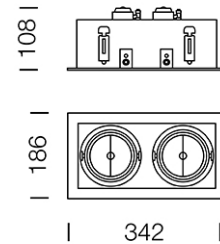

PROJECT : _____

SALE : _____

Lampitude®
TURN ON YOUR ATTITUDE

Product

Dimension

Specification

ITEM CODE	:	Q-BOX-2-ADJ-BK
SERIES	:	Q-BOX
BRAND	:	LAMPTITUDE
LAMP TYPE	:	HALOGEN OR LED
LAMP BASE	:	2*QR111 MAX 50W
DESCRIPTION	:	DOWNLIGHT
INSTALLATION	:	RECESSED DOWNLIGHT
MATERIAL	:	POWDER COATED STEEL
COLOR	:	BLACK
CONTROL GEAR	:	N/A
REFLECTOR	:	N/A