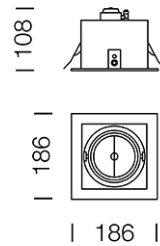

PROJECT : _____

SALE : _____

Lampitude®
TURN ON YOUR ATTITUDE

Product

Dimension

Specification

ITEM CODE	:	Q-BOX-1-ADJ
SERIES	:	Q-BOX
BRAND	:	LAMPTITUDE
LAMP TYPE	:	HALOGEN OR LED
LAMP BASE	:	1*QR111 MAX 50W
DESCRIPTION	:	DOWNLIGHT
INSTALLATION	:	RECESSED DOWNLIGHT
MATERIAL	:	POWDER COATED STEEL
COLOR	:	GRAY
CONTROL GEAR	:	N/A
REFLECTOR	:	N/A