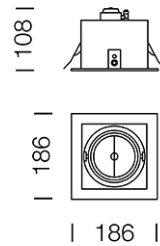

PROJECT : _____

SALE : _____

Lamptitude[®]
TURN ON YOUR ATTITUDE

Product

Dimension

Specification

ITEM CODE	:	Q-BOX-1-ADJ-WW
SERIES	:	Q-BOX
BRAND	:	LAMPTITUDE
LAMP TYPE	:	HALOGEN OR LED
LAMP BASE	:	1*QR111 MAX 50W
DESCRIPTION	:	DOWNLIGHT
INSTALLATION	:	RECESSED DOWNLIGHT
MATERIAL	:	POWDER COATED STEEL
COLOR	:	WHITE
CONTROL GEAR	:	N/A
REFLECTOR	:	N/A