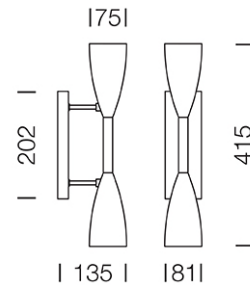

PROJECT : _____

SALE : _____

Lampitude®
TURN ON YOUR ATTITUDE

Product

Dimension

Specification

ITEM CODE	:	PURE-W2-WW
SERIES	:	PURE
BRAND	:	LAMPTITUDE
LAMP TYPE	:	HALOGEN OR LED
LAMP BASE	:	2*GU10 MAX 50W
DESCRIPTION	:	WALL LAMP
INSTALLATION	:	SURFACE MOUNTED WALL
MATERIAL	:	POWDER COATED ALUMINUM, BRASS, WOOD
COLOR	:	WHITE
CONTROL GEAR	:	N/A
REFLECTOR	:	N/A