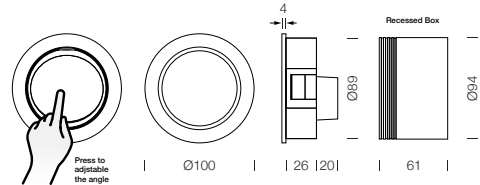

PROJECT : _____
SALE : _____

Lamptitude

Product

Dimension

Specification

SERIES	: PRESS
ITEM CODE	: PRESS-W-WW
DESCRIPTION	: STEP LIGHT
SIZE	: Ø100 X D51 (MM)
INSTALLATION	: RECESSED WALL
DRILL SIZE	: Ø94 X D61 (MM) (WITHOUT RECESS BOX Ø90 X D47 (MM))
WEIGHT	: 0.4 KG
MATERIAL	: ALUMINIUM
COLOR	: BLACK
REFLECTOR	: WHITE
DIFFUSER	: -
IP RATING	: 54
LIGHT SOURCES	: LED
WATTS	: 2W
INPUT VOLTAGE	: AC 220-240V 50/60 Hz
OUTPUT VOLTAGE	: -
CCT	: 3000K
CRI	: -
BEAM ANGLE	: -
LUMEN POWER	: -
AMBIENT TEMP	: -20°C to +40°C
LIFETIME	: - Hrs
CONTROL GEAR	: NON-DIM LED DRIVER INCLUDED
ACCESSORIES	: -
REMARKS	: NON-DIM