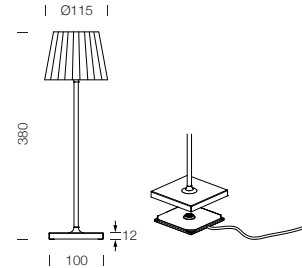

## Dimension

## Specification

<b>SERIES</b>	: PLISSE
<b>ITEM CODE</b>	: 189243
<b>DESCRIPTION</b>	: RECHARGEABLE TABLE LAMP
<b>SIZE</b>	: Ø115 X H380 (MM)
<b>INSTALLATION</b>	: STANDING
<b>DRILL SIZE</b>	: -
<b>WEIGHT</b>	: 0.96 KG
<b>MATERIAL</b>	: ALUMINIUM
<b>COLOR</b>	: UV BRONZE
<b>REFLECTOR</b>	: -
<b>DIFFUSER</b>	: SEMI-FROSTED
<b>IP RATING</b>	: 54
<b>LIGHT SOURCES</b>	: LED
<b>WATTS</b>	: 2.2W
<b>INPUT VOLTAGE</b>	: 5V
<b>OUTPUT VOLTAGE</b>	: -
<b>CCT</b>	: 2700K / 3000K
<b>CRI</b>	: ≥80
<b>BEAM ANGLE</b>	: DIFFUSED BEAM
<b>LUMEN POWER</b>	: 192LM / 200LM
<b>AMBIENT TEMP</b>	: -20°C to +40°C
<b>LIFETIME</b>	: -
<b>ACCESSORIES</b>	: WITH CONNECTING CHARGING BASE INCLUDED / DC 5V 1A POWER ADAPTER NOT INCLUDED
<b>REMARKS</b>	: LITHIUM BATTERY 2*2200mAh , TOUCH SWITCH FOR CONTROL , CHARGING TIME TIME: 6H , WORKING TIME 12H