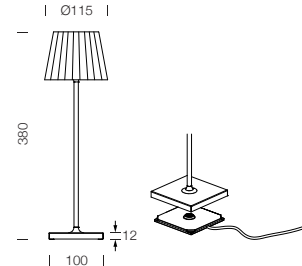

## Dimension

## Specification

<b>SERIES</b>	: PLISSE
<b>ITEM CODE</b>	: 189242
<b>DESCRIPTION</b>	: RECHARGEABLE TABLE LAMP
<b>SIZE</b>	: Ø115 X H380 (MM)
<b>INSTALLATION</b>	: STANDING
<b>DRILL SIZE</b>	: -
<b>WEIGHT</b>	: 0.96 KG
<b>MATERIAL</b>	: ALUMINIUM
<b>COLOR</b>	: UV CHROME
<b>REFLECTOR</b>	: -
<b>DIFFUSER</b>	: SEMI-FROSTED
<b>IP RATING</b>	: 54
<b>LIGHT SOURCES</b>	: LED
<b>WATTS</b>	: 2.2W
<b>INPUT VOLTAGE</b>	: 5V
<b>OUTPUT VOLTAGE</b>	: -
<b>CCT</b>	: 2700K / 3000K
<b>CRI</b>	: ≥80
<b>BEAM ANGLE</b>	: DIFFUSED BEAM
<b>LUMEN POWER</b>	: 192LM / 200LM
<b>AMBIENT TEMP</b>	: -20°C to +40°C
<b>LIFETIME</b>	: -
<b>ACCESSORIES</b>	: WITH CONNECTING CHARGING BASE INCLUDED / DC 5V 1A POWER ADAPTER NOT INCLUDED
<b>REMARKS</b>	: LITHIUM BATTERY 2*2200mAh , TOUCH SWITCH FOR CONTROL , CHARGING TIME TIME: 6H , WORKING TIME 12H