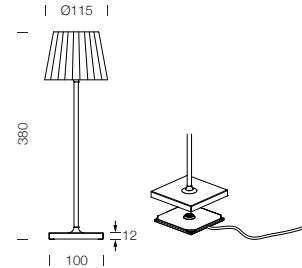

PROJECT : _____
SALE : _____

Lampitude

Product

Dimension

Specification

SERIES	: PLISSE
ITEM CODE	: 189241
DESCRIPTION	: RECHARGEABLE TABLE LAMP
SIZE	: Ø115 X H380 (MM)
INSTALLATION	: STANDING
DRILL SIZE	: -
WEIGHT	: 0.96 KG
MATERIAL	: ALUMINIUM
COLOR	: UV GOLD
REFLECTOR	: -
DIFFUSER	: SEMI-FROSTED
IP RATING	: 54
LIGHT SOURCES	: LED
WATTS	: 2.2W
INPUT VOLTAGE	: 5V
OUTPUT VOLTAGE	: -
CCT	: 2700K / 3000K
CRI	: ≥80
BEAM ANGLE	: DIFFUSED BEAM
LUMEN POWER	: 192LM / 200LM
AMBIENT TEMP	: -20°C to +40°C
LIFETIME	: -
ACCESSORIES	: WITH CONNECTING CHARGING BASE INCLUDED / DC 5V 1A POWER ADAPTER NOT INCLUDED
REMARKS	: LITHIUM BATTERY 2*2200mAh , TOUCH SWITCH FOR CONTROL , CHARGING TIME TIME: 6H , WORKING TIME 12H