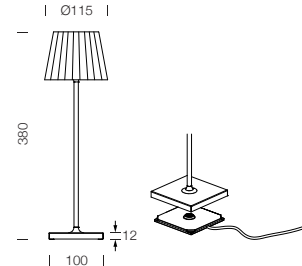

PROJECT : _____
SALE : _____

Lampitude

Product

Dimension

Specification

SERIES	: PLISSE
ITEM CODE	: 189208
DESCRIPTION	: RECHARGEABLE TABLE LAMP
SIZE	: Ø115 X H380 (MM)
INSTALLATION	: STANDING
DRILL SIZE	: -
WEIGHT	: 0.96 KG
MATERIAL	: ALUMINIUM
COLOR	: BLUE
REFLECTOR	: -
DIFFUSER	: SEMI-FROSTED
IP RATING	: 54
LIGHT SOURCES	: LED
WATTS	: 2.2W
INPUT VOLTAGE	: 5V
OUTPUT VOLTAGE	: -
CCT	: 2700K / 3000K
CRI	: ≥80
BEAM ANGLE	: DIFFUSED BEAM
LUMEN POWER	: 192LM / 200LM
AMBIENT TEMP	: -20°C to +40°C
LIFETIME	: -
ACCESSORIES	: WITH CONNECTING CHARGING BASE INCLUDED / DC 5V 1A POWER ADAPTER NOT INCLUDED
REMARKS	: LITHIUM BATTERY 2*2200mAh , TOUCH SWITCH FOR CONTROL , CHARGING TIME TIME: 6H , WORKING TIME 12H