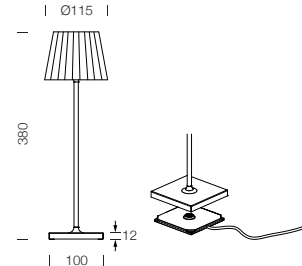

PROJECT : _____
SALE : _____

Lampitude

Product

Dimension

Specification

SERIES	: PLISSE
ITEM CODE	: 189205
DESCRIPTION	: RECHARGEABLE TABLE LAMP
SIZE	: Ø115 X H380 (MM)
INSTALLATION	: STANDING
DRILL SIZE	: -
WEIGHT	: 0.96 KG
MATERIAL	: ALUMINIUM
COLOR	: PINK
REFLECTOR	: -
DIFFUSER	: SEMI-FROSTED
IP RATING	: 54
LIGHT SOURCES	: LED
WATTS	: 2.2W
INPUT VOLTAGE	: 5V
OUTPUT VOLTAGE	: -
CCT	: 2700K / 3000K
CRI	: ≥80
BEAM ANGLE	: DIFFUSED BEAM
LUMEN POWER	: 192LM / 200LM
AMBIENT TEMP	: -20°C to +40°C
LIFETIME	: -
ACCESSORIES	: WITH CONNECTING CHARGING BASE INCLUDED / DC 5V 1A POWER ADAPTER NOT INCLUDED
REMARKS	: LITHIUM BATTERY 2*2200mAh , TOUCH SWITCH FOR CONTROL , CHARGING TIME TIME: 6H , WORKING TIME 12H