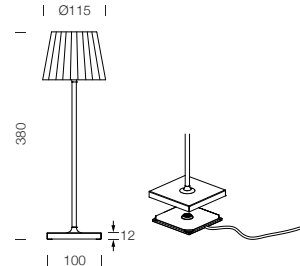

## Dimension

## Specification

<b>SERIES</b>	: PLISSE
<b>ITEM CODE</b>	: 189204
<b>DESCRIPTION</b>	: RECHARGEABLE TABLE LAMP
<b>SIZE</b>	: Ø115 X H380 (MM)
<b>INSTALLATION</b>	: STANDING
<b>DRILL SIZE</b>	: -
<b>WEIGHT</b>	: 0.96 KG
<b>MATERIAL</b>	: ALUMINIUM
<b>COLOR</b>	: SAGE GREEN
<b>REFLECTOR</b>	: -
<b>DIFFUSER</b>	: SEMI-FROSTED
<b>IP RATING</b>	: 54
<b>LIGHT SOURCES</b>	: LED
<b>WATTS</b>	: 2.2W
<b>INPUT VOLTAGE</b>	: 5V
<b>OUTPUT VOLTAGE</b>	: -
<b>CCT</b>	: 2700K / 3000K
<b>CRI</b>	: ≥80
<b>BEAM ANGLE</b>	: DIFFUSED BEAM
<b>LUMEN POWER</b>	: 192LM / 200LM
<b>AMBIENT TEMP</b>	: -20°C to +40°C
<b>LIFETIME</b>	: -
<b>ACCESSORIES</b>	: WITH CONNECTING CHARGING BASE INCLUDED / DC 5V 1A POWER ADAPTER NOT INCLUDED
<b>REMARKS</b>	: LITHIUM BATTERY 2*2200mAh , TOUCH SWITCH FOR CONTROL , CHARGING TIME TIME: 6H , WORKING TIME 12H