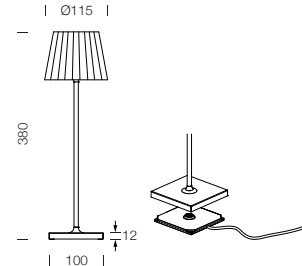

PROJECT : _____
SALE : _____

Lampitude

Product

Dimension

Specification

SERIES	: PLISSE
ITEM CODE	: 189203
DESCRIPTION	: RECHARGEABLE TABLE LAMP
SIZE	: Ø115 X H380 (MM)
INSTALLATION	: STANDING
DRILL SIZE	: -
WEIGHT	: 0.96 KG
MATERIAL	: ALUMINIUM
COLOR	: SAND
REFLECTOR	: -
DIFFUSER	: SEMI-FROSTED
IP RATING	: 54
LIGHT SOURCES	: LED
WATTS	: 2.2W
INPUT VOLTAGE	: 5V
OUTPUT VOLTAGE	: -
CCT	: 2700K / 3000K
CRI	: ≥80
BEAM ANGLE	: DIFFUSED BEAM
LUMEN POWER	: 192LM / 200LM
AMBIENT TEMP	: -20°C to +40°C
LIFETIME	: -
ACCESSORIES	: WITH CONNECTING CHARGING BASE INCLUDED / DC 5V 1A POWER ADAPTER NOT INCLUDED
REMARKS	: LITHIUM BATTERY 2*2200mAh , TOUCH SWITCH FOR CONTROL , CHARGING TIME TIME: 6H , WORKING TIME 12H