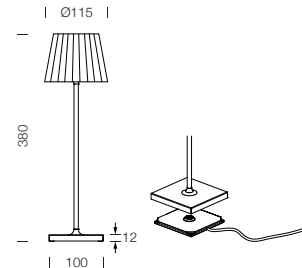

PROJECT : _____
SALE : _____

Lampitude

Product

Dimension

Specification

SERIES	: PLISSE
ITEM CODE	: 189202
DESCRIPTION	: RECHARGEABLE TABLE LAMP
SIZE	: Ø115 X H380 (MM)
INSTALLATION	: STANDING
DRILL SIZE	: -
WEIGHT	: 0.96 KG
MATERIAL	: ALUMINIUM
COLOR	: SIGNAL BLACK
REFLECTOR	: -
DIFFUSER	: SEMI-FROSTED
IP RATING	: 54
LIGHT SOURCES	: LED
WATTS	: 2.2W
INPUT VOLTAGE	: 5V
OUTPUT VOLTAGE	: -
CCT	: 2700K / 3000K
CRI	: ≥80
BEAM ANGLE	: DIFFUSED BEAM
LUMEN POWER	: 192LM / 200LM
AMBIENT TEMP	: -20°C to +40°C
LIFETIME	: -
ACCESSORIES	: WITH CONNECTING CHARGING BASE INCLUDED / DC 5V 1A POWER ADAPTER NOT INCLUDED
REMARKS	: LITHIUM BATTERY 2*2200mAh , TOUCH SWITCH FOR CONTROL , CHARGING TIME TIME: 6H , WORKING TIME 12H