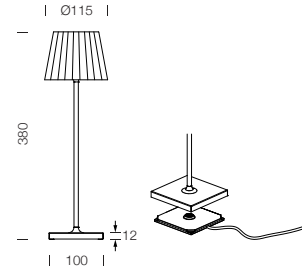

PROJECT : _____
SALE : _____

Lampitude

Product

Dimension

Specification

SERIES	: PLISSE
ITEM CODE	: 189201
DESCRIPTION	: RECHARGEABLE TABLE LAMP
SIZE	: Ø115 X H380 (MM)
INSTALLATION	: STANDING
DRILL SIZE	: -
WEIGHT	: 0.96 KG
MATERIAL	: ALUMINIUM
COLOR	: SIGNAL WHITE
REFLECTOR	: -
DIFFUSER	: SEMI-FROSTED
IP RATING	: 54
LIGHT SOURCES	: LED
WATTS	: 2.2W
INPUT VOLTAGE	: 5V
OUTPUT VOLTAGE	: -
CCT	: 2700K / 3000K
CRI	: ≥80
BEAM ANGLE	: DIFFUSED BEAM
LUMEN POWER	: 192LM / 200LM
AMBIENT TEMP	: -20°C to +40°C
LIFETIME	: -
ACCESSORIES	: WITH CONNECTING CHARGING BASE INCLUDED / DC 5V 1A POWER ADAPTER NOT INCLUDED
REMARKS	: LITHIUM BATTERY 2*2200mAh , TOUCH SWITCH FOR CONTROL , CHARGING TIME TIME: 6H , WORKING TIME 12H