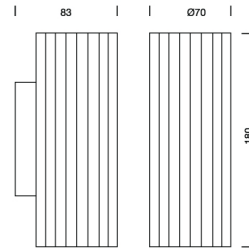

PROJECT : _____

SALE : _____

Lampitude®
TURN ON YOUR ATTITUDE

Product

Dimension

Specification

ITEM CODE	:	PLEAT-W2-WW
SERIES	:	PLEAT
BRAND	:	LAMPTITUDE
LAMP TYPE	:	HALOGEN OR LED
LAMP BASE	:	2*GU10 MAX 50W
DESCRIPTION	:	WALL LAMP
INSTALLATION	:	SURFACE MOUNTED WALL
MATERIAL	:	DIE-CAST ALUMINUM
NET WEIGHT	:	0.4 KG
COLOR	:	SANDY WHITE
CONTROL GEAR	:	N/A
REFLECTOR	:	N/A

PROJECT : _____

SALE : _____

Lampitude®
TURN ON YOUR ATTITUDE

Product

Dimension

Specification

ITEM CODE	:	PLEAT-W2-BK
SERIES	:	PLEAT
BRAND	:	LAMPTITUDE
LAMP TYPE	:	HALOGEN OR LED
LAMP BASE	:	2*GU10 MAX 50W
DESCRIPTION	:	WALL LAMP
INSTALLATION	:	SURFACE MOUNTED WALL
MATERIAL	:	DIE-CAST ALUMINUM
NET WEIGHT	:	0.4 KG
COLOR	:	SANDY BLACK
CONTROL GEAR	:	N/A
REFLECTOR	:	N/A