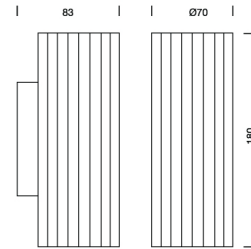

PROJECT : _____

SALE : _____

Lampitude®
TURN ON YOUR ATTITUDE

Product

Dimension

Specification

ITEM CODE	:	PLEAT-W2-WW
SERIES	:	PLEAT
BRAND	:	LAMPTITUDE
LAMP TYPE	:	HALOGEN OR LED
LAMP BASE	:	2*GU10 MAX 50W
DESCRIPTION	:	WALL LAMP
INSTALLATION	:	SURFACE MOUNTED WALL
MATERIAL	:	DIE-CAST ALUMINUM
NET WEIGHT	:	0.4 KG
COLOR	:	SANDY WHITE
CONTROL GEAR	:	N/A
REFLECTOR	:	N/A

PROJECT : _____

SALE : _____

Lampitude®
TURN ON YOUR ATTITUDE

Product

Dimension

Specification

ITEM CODE	:	PLEAT-W2-BK
SERIES	:	PLEAT
BRAND	:	LAMPTITUDE
LAMP TYPE	:	HALOGEN OR LED
LAMP BASE	:	2*GU10 MAX 50W
DESCRIPTION	:	WALL LAMP
INSTALLATION	:	SURFACE MOUNTED WALL
MATERIAL	:	DIE-CAST ALUMINUM
NET WEIGHT	:	0.4 KG
COLOR	:	SANDY BLACK
CONTROL GEAR	:	N/A
REFLECTOR	:	N/A