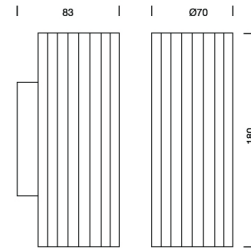

## Dimension

## Specification

ITEM CODE	:	PLEAT-W2-WW
SERIES	:	PLEAT
BRAND	:	LAMPTITUDE
LAMP TYPE	:	HALOGEN OR LED
LAMP BASE	:	2*GU10 MAX 50W
DESCRIPTION	:	WALL LAMP
INSTALLATION	:	SURFACE MOUNTED WALL
MATERIAL	:	DIE-CAST ALUMINUM
NET WEIGHT	:	0.4 KG
COLOR	:	SANDY WHITE
CONTROL GEAR	:	N/A
REFLECTOR	:	N/A