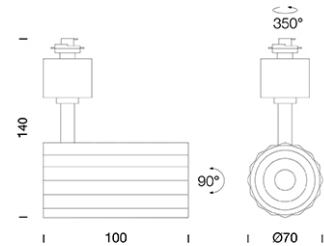

## Dimension

## Specification

ITEM CODE	:	PLEAT-TRACK-WW
SERIES	:	PLEAT
BRAND	:	LAMPTITUDE
LAMP TYPE	:	HALOGEN OR LED
LAMP BASE	:	1*GU10 MAX 50W
DESCRIPTION	:	ADJUSTABLE TRACK LIGHT
INSTALLATION	:	1 CIRCUIT TRACK LIGHT
MATERIAL	:	DIE-CAST ALUMINUM
NET WEIGHT	:	0.20 KG
COLOR	:	SANDY WHITE
CONTROL GEAR	:	N/A
REFLECTOR	:	N/A