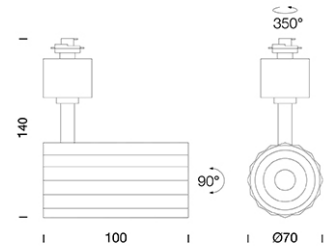

## Dimension

## Specification

ITEM CODE	:	PLEAT-TRACK-BK
SERIES	:	PLEAT
BRAND	:	LAMPTITUDE
LAMP TYPE	:	HALOGEN OR LED
LAMP BASE	:	1*GU10 MAX 50W
DESCRIPTION	:	ADJUSTABLE TRACK LIGHT
INSTALLATION	:	1 CIRCUIT TRACK LIGHT
MATERIAL	:	DIE-CAST ALUMINUM
NET WEIGHT	:	0.20 KG
COLOR	:	SANDY BLACK
CONTROL GEAR	:	N/A
REFLECTOR	:	N/A