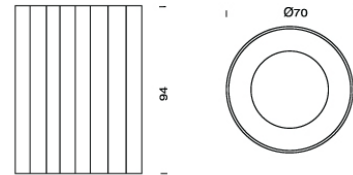

PROJECT : _____

SALE : _____

Lampitude®
TURN ON YOUR ATTITUDE

Product

Dimension

Specification

ITEM CODE	:	PLEAT-C-WW
SERIES	:	PLEAT
BRAND	:	LAMPTITUDE
LAMP TYPE	:	HALOGEN OR LED
LAMP BASE	:	1* GU10 MAX 50W
DESCRIPTION	:	CEILING MOUNTED LAMP
INSTALLATION	:	CEILING MOUNTED BASE
MATERIAL	:	DIE-CAST ALUMINUM
NET WEIGHT	:	0.15 KG
COLOR	:	SANDY WHITE
CONTROL GEAR	:	N/A
REFLECTOR	:	N/A