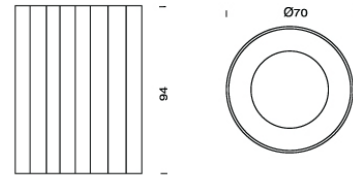

PROJECT : _____

SALE : _____

Lamptitude®
TURN ON YOUR ATTITUDE

Product

Dimension

Specification

ITEM CODE	:	PLEAT-C-BK
SERIES	:	PLEAT
BRAND	:	LAMPTITUDE
LAMP TYPE	:	HALOGEN OR LED
LAMP BASE	:	1* GU10 MAX 50W
DESCRIPTION	:	CEILING MOUNTED LAMP
INSTALLATION	:	CEILING MOUNTED BASE
MATERIAL	:	DIE-CAST ALUMINUM
NET WEIGHT	:	0.15 KG
COLOR	:	SANDY BLACK
CONTROL GEAR	:	N/A
REFLECTOR	:	N/A