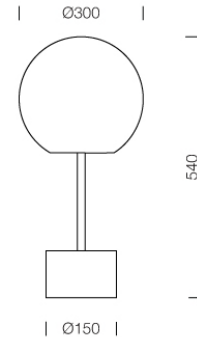

PROJECT : \_\_\_\_\_  
SALE : \_\_\_\_\_

Product

Dimension

Specification

- SERIES : PLAYBALL
- ITEM CODE : PLAYBALL-TB-30-BK
- DESCRIPTION : TABLE LAMP
- SIZE : Ø300 X H540 (MM)
  
- INSTALLATION : STANDING LAMP
- DRILL SIZE : -
- WEIGHT : 5.2 (KG)
- MATERIAL : POLYCARBONATE , STEEL , BLACK MARBLE
- COLOR : BLACK MARBLE , BLACK
- REFLECTOR : -
- DIFFUSER : -
- IP RATING : 20
  
- LIGHT SOURCES : INCANDESCENT OR LED
- SOCKET : E27 X 1
- WATTS : MAX 60W
- VOLT : -
- CCT : -
- CRI : -
- BEAM ANGLE : -
- LUMEN POWER : -
- LIFETIME : -
  
- CONTROL GEAR : -
- ACCESSORIES : -
- REMARKS : BULB NOT INCLUDED

PROJECT : \_\_\_\_\_  
SALE : \_\_\_\_\_

Lampitude®  
TURN ON YOUR ATTITUDE

Product

Dimension

Specification

SERIES : PLAYBALL  
ITEM CODE : PLAYBALL-TB-30-WW  
DESCRIPTION : TABLE LAMP  
SIZE : Ø300 X H540 (MM)

INSTALLATION : STANDING LAMP  
DRILL SIZE : -  
WEIGHT : 5.2 (KG)  
MATERIAL : POLYCARBONATE , STEEL , WHITE MARBLE  
COLOR : WHITE MARBLE , BRASS  
REFLECTOR : -  
DIFFUSER : -  
IP RATING : 20

LIGHT SOURCES : INCANDESCENT OR LED  
SOCKET : E27 X 1  
WATTS : MAX 60W  
VOLT : -  
CCT : -  
CRI : -  
BEAM ANGLE : -  
LUMEN POWER : -  
LIFETIME : -