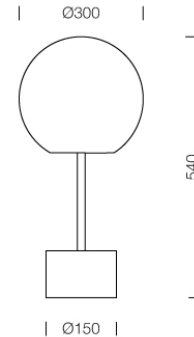

PROJECT : \_\_\_\_\_  
SALE : \_\_\_\_\_

Product

Dimension

Specification

- SERIES : PLAYBALL
- ITEM CODE : PLAYBALL-TB-30-BK
- DESCRIPTION : TABLE LAMP
- SIZE : Ø300 X H540 (MM)
  
- INSTALLATION : STANDING LAMP
- DRILL SIZE : -
- WEIGHT : 5.2 (KG)
- MATERIAL : POLYCARBONATE , STEEL , BLACK MARBLE
- COLOR : BLACK MARBLE , BLACK
- REFLECTOR : -
- DIFFUSER : -
- IP RATING : 20
  
- LIGHT SOURCES : INCANDESCENT OR LED
- SOCKET : E27 X 1
- WATTS : MAX 60W
- VOLT : -
- CCT : -
- CRI : -
- BEAM ANGLE : -
- LUMEN POWER : -
- LIFETIME : -
  
- CONTROL GEAR : -
- ACCESSORIES : -
- REMARKS : BULB NOT INCLUDED

PROJECT : \_\_\_\_\_  
SALE : \_\_\_\_\_

Lampitude®  
TURN ON YOUR ATTITUDE

Product

Dimension

Specification

SERIES : PLAYBALL  
ITEM CODE : PLAYBALL-TB-30-WW  
DESCRIPTION : TABLE LAMP  
SIZE : Ø300 X H540 (MM)

INSTALLATION : STANDING LAMP  
DRILL SIZE : -  
WEIGHT : 5.2 (KG)  
MATERIAL : POLYCARBONATE , STEEL , WHITE MARBLE  
COLOR : WHITE MARBLE , BRASS  
REFLECTOR : -  
DIFFUSER : -  
IP RATING : 20

LIGHT SOURCES : INCANDESCENT OR LED  
SOCKET : E27 X 1  
WATTS : MAX 60W  
VOLT : -  
CCT : -  
CRI : -  
BEAM ANGLE : -  
LUMEN POWER : -  
LIFETIME : -